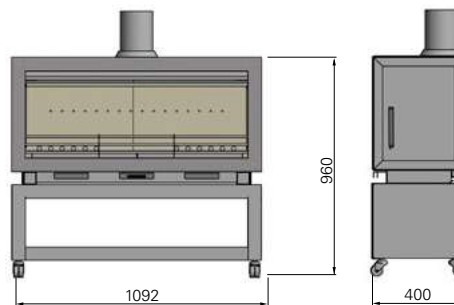

WITH ADDITIONAL LOG STORE

WEIGHT 179KG