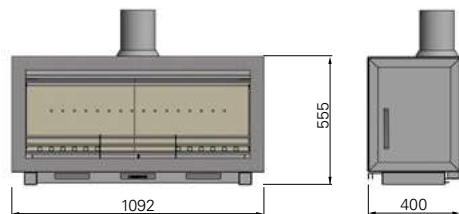

CLEAN BURN XL OUTDOOR HEATER

WEIGHT 132KG