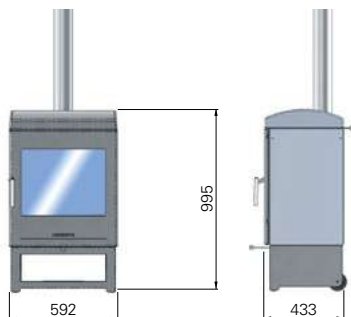

CLEAN BURN OUTDOOR HEATER

WEIGHT 107KG