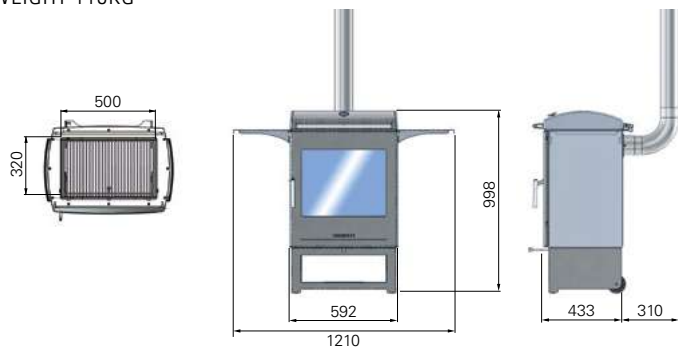

HEAT & GRILL

WEIGHT 116KG